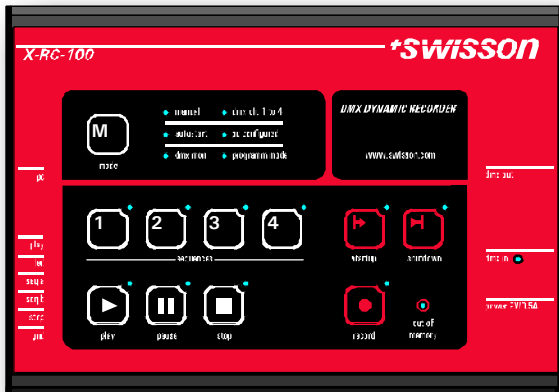

NEW

Record
Play
Moving light operation
Complex sequences
Auto start
Remote Control

Professional DMX Replay Unit

X-RC 100

Automatic DMX unit records and replays lighting sequences including moving light operation.

- *Exact, 100%, record and replay of complex lighting movements and lighting sequences.*
- *All shapes, like circles and loops, will replay exactly.*
- *4 different DMX sequences can be selected through memory buttons.*
- *DMX sequences recorded by professionals can be replayed by anyone just by pressing a button.*
- *Use the X-RC as a backup device that analyze and takeover the DMX signal in the event of control panel failure.*
- *The X-RC can be controlled with DMX signal or interfaced through 6 of it's other external contacts.*
- *Can be connected to a timer.*
- *Keyboard lock function.*

The X-RC DMX data from the lighting control desk will be compressed. Replay exactly what's recorded. Complex moving light sequences can be played by anyone just by pressing a button.

Simple

The X-RC by SWISSON records and replays the exact DMX signal from the lighting control desk. In the event of an emergency the X-RC will take over if there is any lighting desk failure.

Stands Alone

The X-RC, can start and end sequences automatically and has the option of being used with a timer. Once started the selected sequence will repeat infinitely until turned off. A conventional timer can be connected.