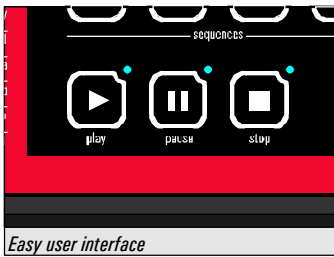

NEW

Record
Play
Moving light operation
Complex sequences
Auto start
Remote Control

Professional DMX Replay Unit

X-RC 100

Automatic DMX unit records and replays lighting sequences including moving light operation.

- *Exact, 100%, record and replay of complex lighting movements and lighting sequences.*
- *All shapes, like circles and loops, will replay exactly.*
- *4 different DMX sequences can be selected through memory buttons.*
- *DMX sequences recorded by professionals can be replayed by anyone just by pressing a button.*
- *Use the X-RC as a backup device that analyze and takeover the DMX signal in the event of control panel failure.*
- *The X-RC can be controlled with DMX signal or interfaced through 6 of it's other external contacts.*
- *Can be connected to a timer.*
- *Keyboard lock function.*

The X-RC DMX data from the lighting control desk will be compressed. Replay exactly what's recorded. Complex moving light sequences can be played by anyone just by pressing a button.

Simple

The X-RC by SWISSON records and replays the exact DMX signal from the lighting control desk. In the event of an emergency the X-RC will take over if there is any lighting desk failure.

Stands Alone

The X-RC, can start and end sequences automatically and has the option of being used with a timer. Once started the selected sequence will repeat infinitely until turned off. A conventional timer can be connected.